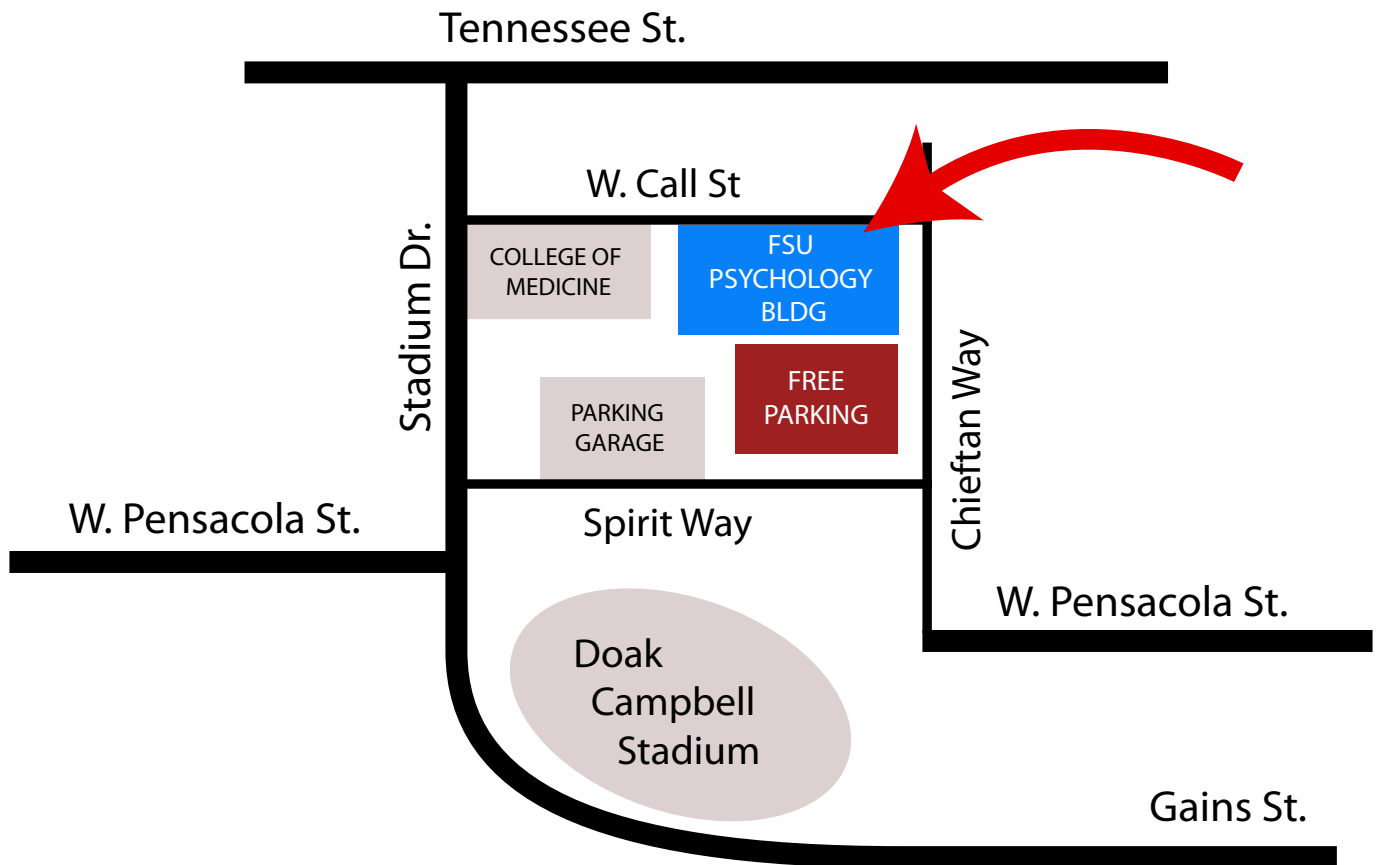

Brain Fair 2012

Directions:

The event is located in the main atrium of the Psychology building of the FSU campus, entrance on the northside on building. The address is 1107 W. Call Street. From Tennessee St, turn onto Stadium Dr. toward the FSU campus. Take a left from Stadium Dr. onto Call St. The Psychology building will be on the right and parking is behind the building.

Parking:

Free parking is available behind the Psychology building (entrance on Call St. off of Stadium Drive between the Psychology building and FSU track).